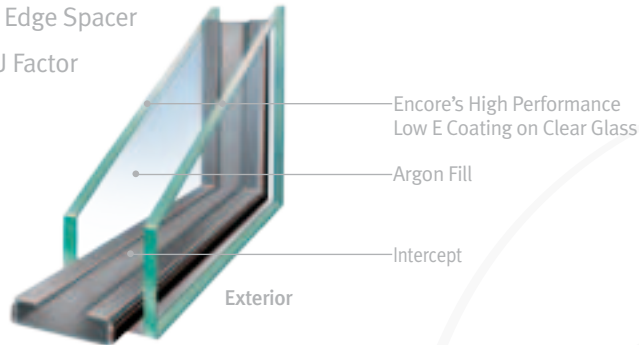

Encore's High Performance Glass Packages

Encore's InsulGlaze 400

- 7/8" dual pane glass with Argon gas fill
- Contains Encore's high performance Low E to provide extraordinary performance in climates where reducing both heating and cooling costs is important
- Utilizes Intercept Warm Edge Spacer
- NFRC (whole product) U Factor of .26*
- SHGC of .26*