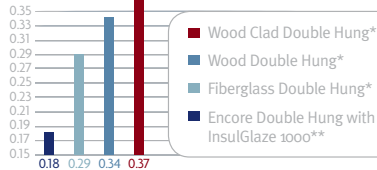

Encore's Unsurpassed Overall Performance

Encore's Thermal Performance

The lower the U Factor, the better a window insulates.

Encore's Superior U-Factor
for Thermal Performance
of the Entire Window
(As Measured Using NFRC Standards)