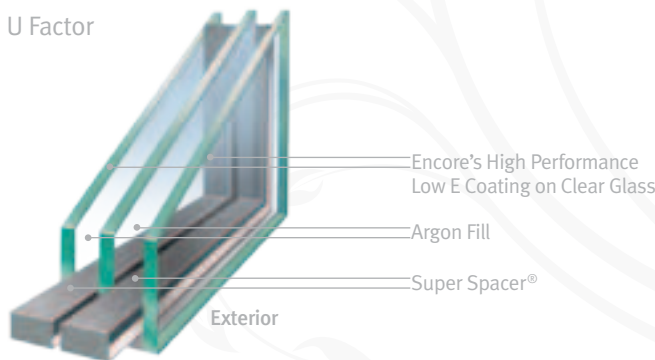

Encore's InsulGlaze 700

- 7/8" triple pane glass with Argon gas fill in both cavities
- Contains Encore's high performance Low E to provide extraordinary performance in climates where reducing both heating and cooling costs is important
- Utilizes Super Spacer® non-metallic foam spacer to reduce condensation
- NFRC (whole product) U Factor of .20*
- SHGC of .22*