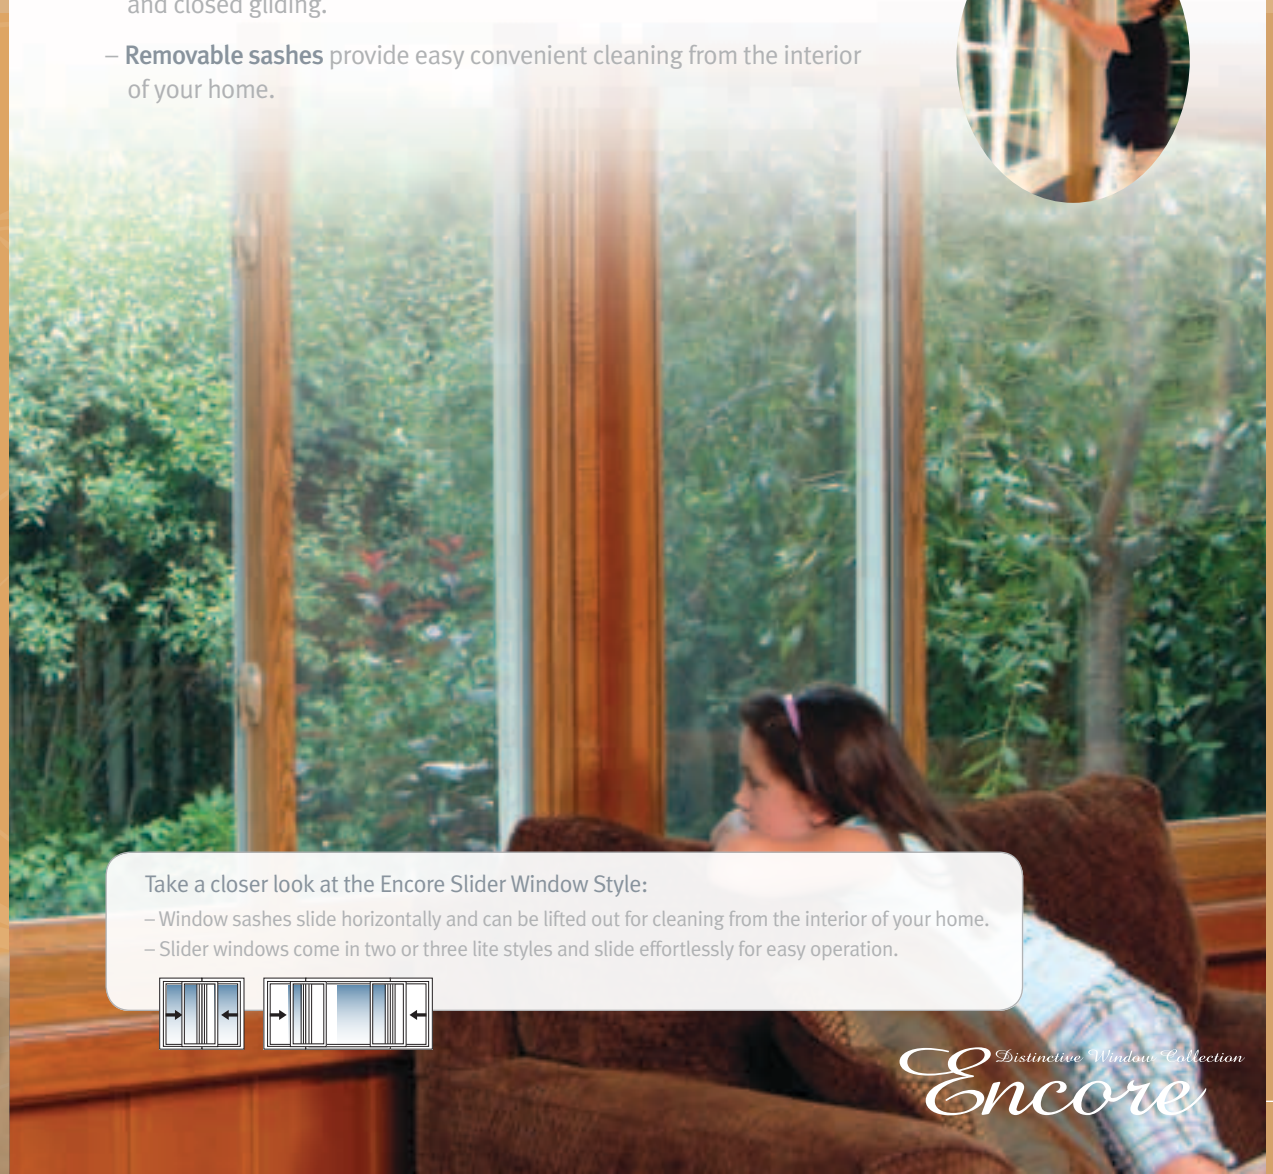

Encore Slider Window

Maximize Your Viewing Area

Gaze out your windows with excellent visual clarity, while allowing sunlight to stream into your home. And, keep out unwanted ultraviolet light with your Encore windows.

Encore's slider window style shares many of the same impressive features as Encore's double hung window style. Encore slider windows come in 2-lite and 3-lite styles and are custom designed and custom manufactured.

Trust that Encore windows will provide protection and security for your loved ones.

- The Encore Slider window's **fully interlocking meeting rails** provide a virtually impenetrable locking mechanism, nearly eliminating all air infiltration and making your windows strong, safe, secure, and energy efficient.
- Encore's Slider windows feature **heavy-duty sash locks** for added security.
- Encore's four, durable **high performance rollers** allow effortless open and closed gliding.
- **Removable sashes** provide easy convenient cleaning from the interior of your home.

Take a closer look at the Encore Slider Window Style:

- Window sashes slide horizontally and can be lifted out for cleaning from the interior of your home.
- Slider windows come in two or three lite styles and slide effortlessly for easy operation.

Distinctive Window Collection
Encore