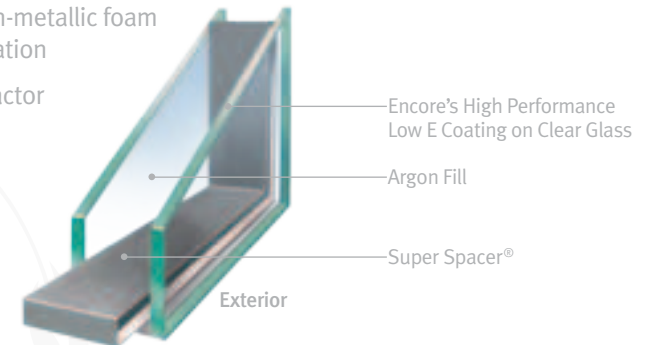

Encore's InsulGlaze 450

- 7/8" dual pane glass with Argon gas fill
- Contains Encore's high performance Low E to provide extraordinary performance in climates where reducing both heating and cooling costs is important
- Utilizes Super Spacer® non-metallic foam spacer to reduce condensation
- NFRC (whole product) U Factor of .25*
- SHGC of .26*