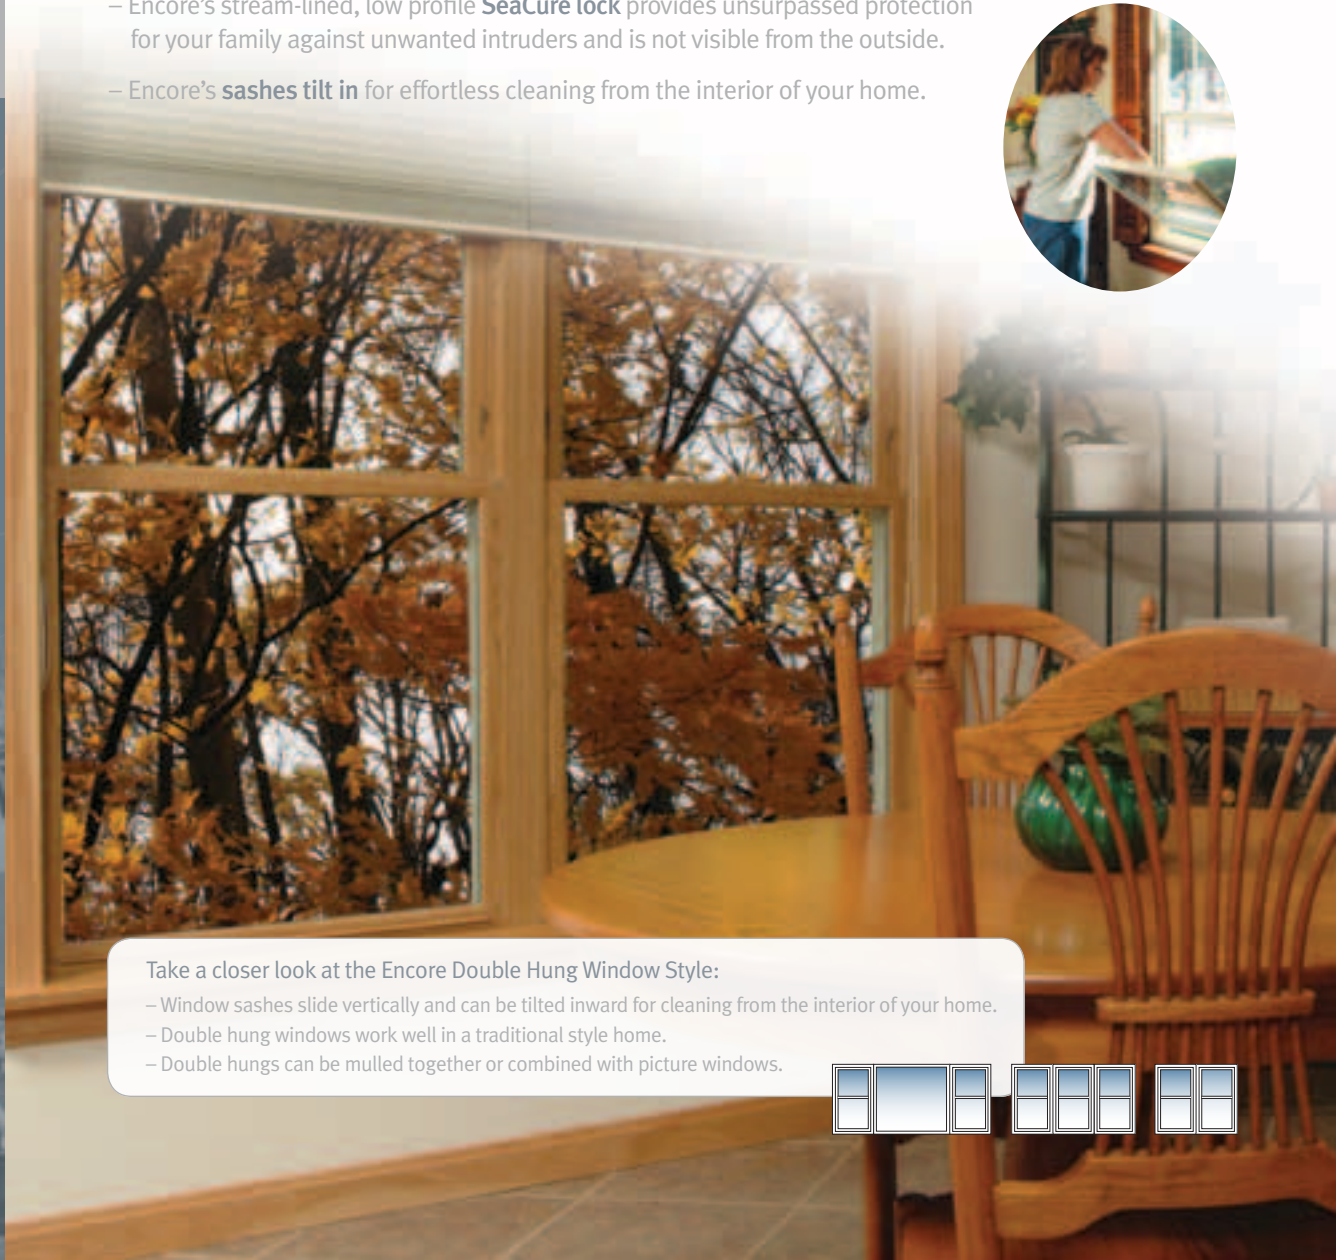

Take a closer look at the Encore Double Hung Window Style:

- Window sashes slide vertically and can be tilted inward for cleaning from the interior of your home.
- Double hung windows work well in a traditional style home.
- Double hungs can be mulled together or combined with picture windows.