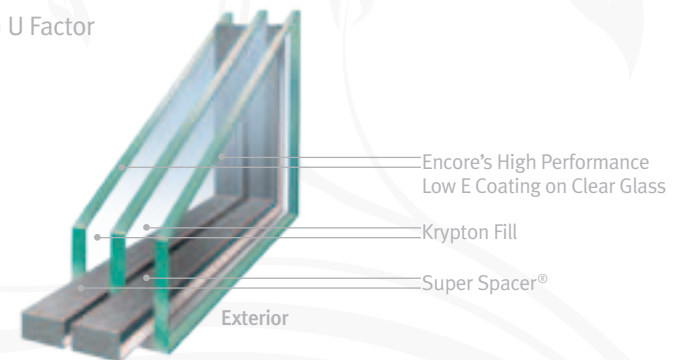

Encore's InsulGlaze 1000

- 7/8" triple pane glass with Krypton gas fill in both cavities
- Contains two panes of Encore's high performance Low E to provide extraordinary performance in climates where reducing both heating and cooling costs is important
- Utilizes Super Spacer® non-metallic foam spacer to reduce condensation
- NFRC (whole product) U Factor of .15*
- SHGC of .22*